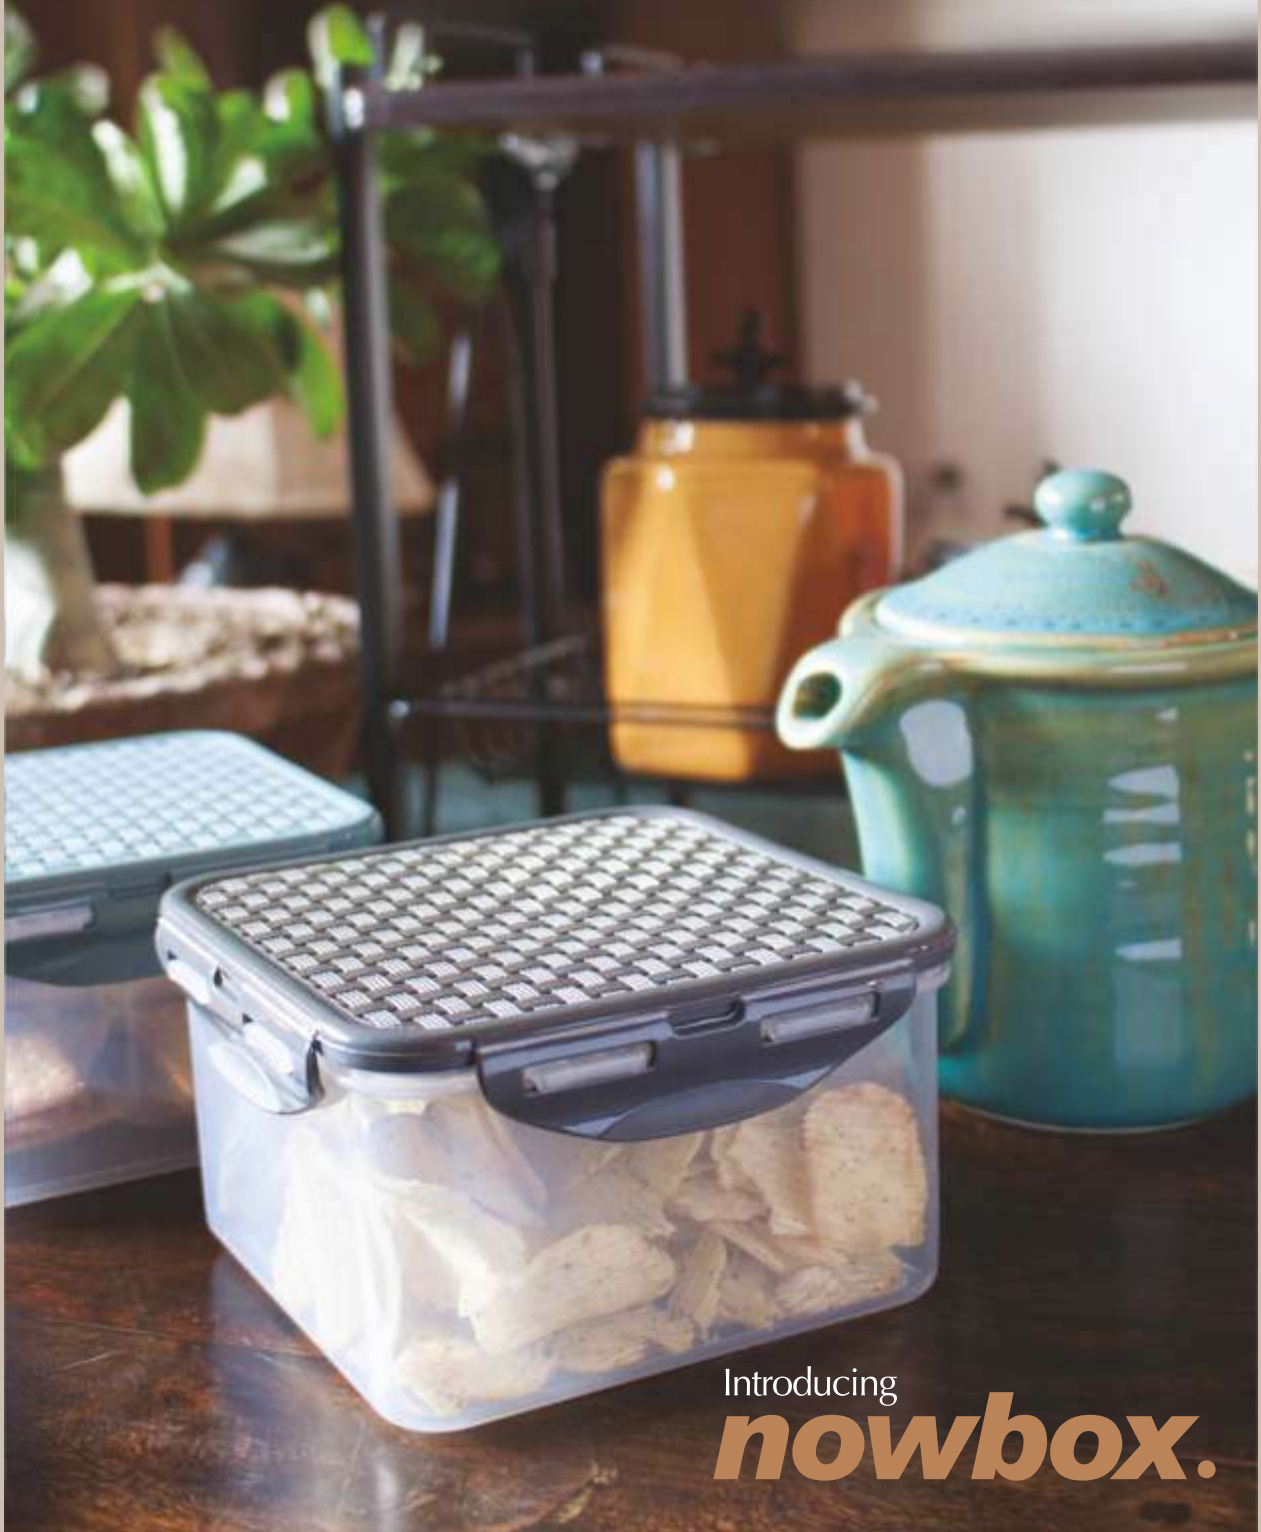

Contains: 1 Tray, 1 Jug, 4 Glasses
MRP: Rs.1450/-

**JAYPEE
PLUS**

Life banaye aasaan

Introducing
nowbox.

TOTALLY AIR TIGHT
LEAK PROOF
DISHWASHER AND
MICROWAVE SAFE

**nowbox.
DIVIDER S5**

MRP: Rs.230/-

Colours Available
● Blue
● Grey