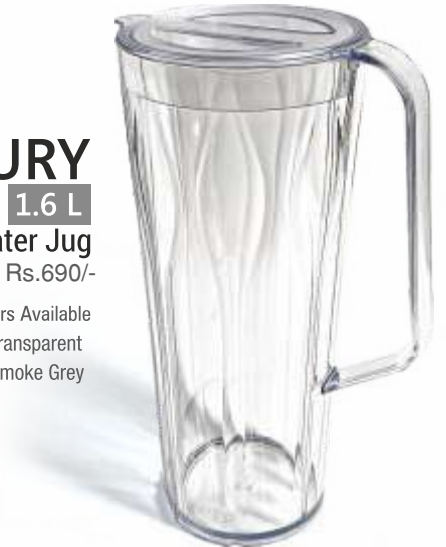

MERCURY

1.6 L

Water Jug

MRP: Rs.690/-

Colours Available

- ☐ Transparent
- ☐ Smoke Grey