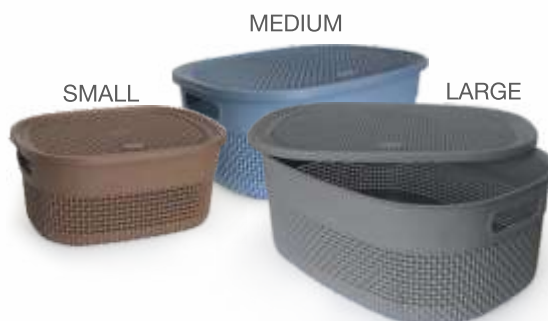

etc.
basket

Colours Available

- Brown
- Beige
- Pastel Blue
- Sanitary Pink
- Bowl Grey

SMALL
MRP: Rs.205/-
MEDIUM
MRP: Rs.365/-
LARGE
MRP: Rs.515/-