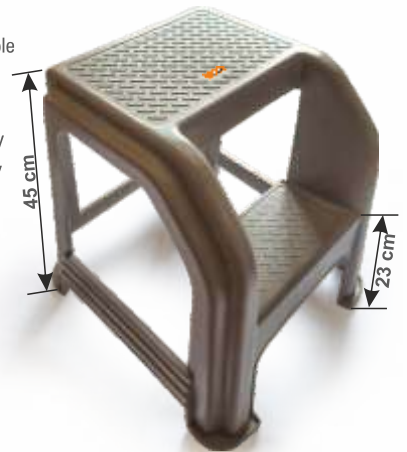

SafeStep
STOOL

MRP: Rs.1220/-

Colours Available

- Black
- Brown
- Mirror Grey
- Bottle Grey
- Blue

SIT-OVER
STOOL

Small (12.5 inches)

MRP: Rs.1410/-

Medium (18 inches)