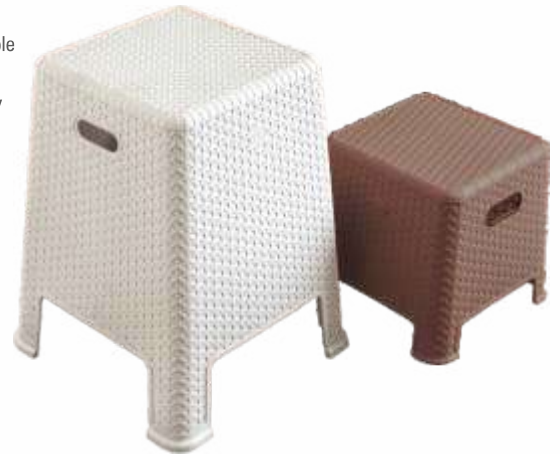

myplace

BIG
MRP: Rs.1015/-

SMALL
MRP: Rs.650/-

Colours Available

- Brown
- Mirror Grey
- Black
- Ivory
- Beige