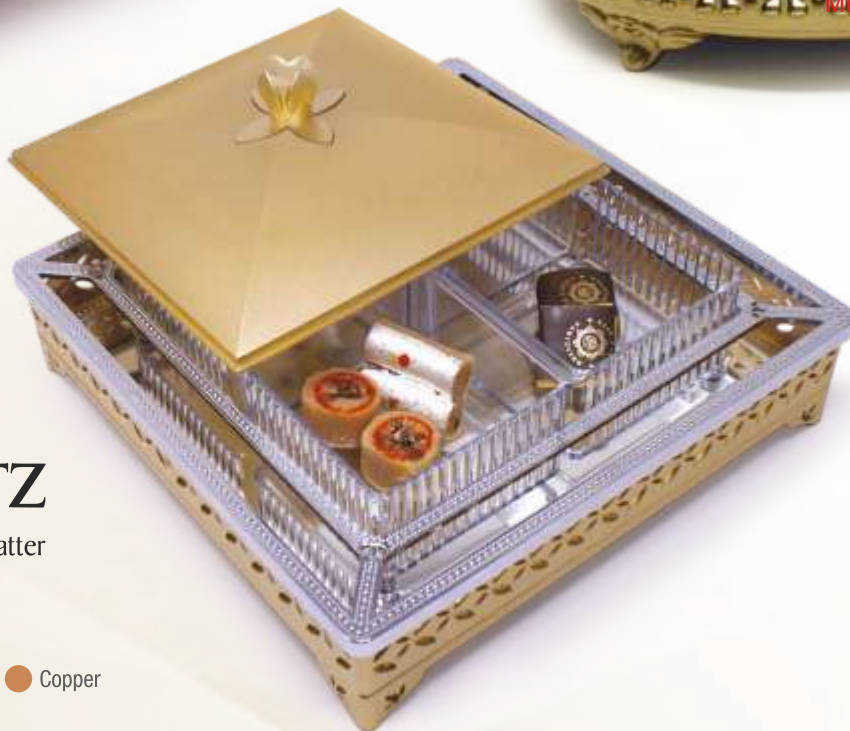

QUARTZ

Premium Crystal Platter

MRP: Rs.3295/-

Colours Available

- Golden
- Silver
- Copper